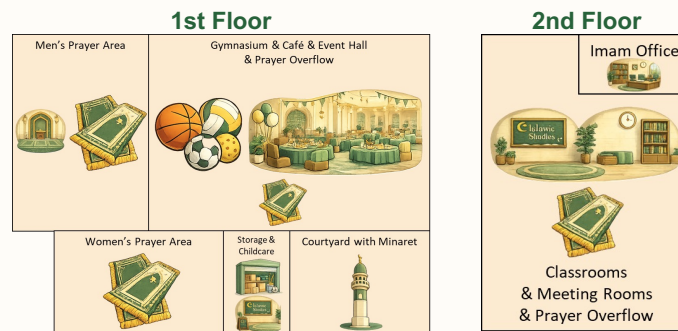

ICCH
Islamic Community
Center of Hillsboro

EXPANSION PROJECT

Building Our Future Together

WHAT WE'RE BUILDING

INCREASED CAPACITY

- Prayer capacity doubles: 300 → 575 (plus >600 overflow)
- 6 new classrooms for education & activities
- Imam office for meetings & counseling

COMMUNITY LIFE & RECREATION

- New gymnasium for recreation & events
- Indoor café & outdoor patio
- Outdoor playground & play area

FACILITIES & SITE IMPROVEMENTS

- Entry courtyard with minaret
- Larger restrooms with ablution stations
- Improved traffic & paved parking

NEW BUILDING LAYOUT

ESTIMATED COST

$2.2M

CONSTRUCTION IN 2026!

DONATE NOW

Your contributions are essential to making this community vision a reality.